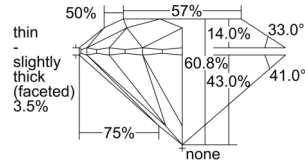

GIA®

FACSIMILE

GIA REPORT 7506332923

Verify this report at GIA.edu

GIA NATURAL DIAMOND DOSSIER®

September 02, 2024
GIA Report Number 7506332923
Shape and Cutting Style ..... Round Brilliant
Measurements ..... 4.52 - 4.54 x 2.75 mm

GRADING RESULTS

Carat Weight ..... 0.34 carat
Color Grade ..... G
Clarity Grade S11
Cut Grade ..... Excellent

ADDITIONAL GRADING INFORMATION

Polish ..... Excellent
Symmetry ..... Excellent
Fluorescence ..... Medium Blue
Clarity Characteristics ..... Crystal, Feather
Inscription(s): GIA 7506332923

PROPORTIONS

GRADING SCALES

GIA COLOR SCALE	GIA CLARITY SCALE	GIA CUT SCALE	
D	FLAWLESS	EXCELLENT	
E	INTERNALLY FLAWLESS		
F		VVS₁	VERY GOOD
G	VVS₂		
H	VS₁	GOOD	
I	VS₂		
J	S1₁	FAIR	
K	S1₂		
L	I₁	POOR	
M	I₂		
N	I₃		
O			
P			
Q			
R			
S			
T			
U			
V			
W			
X			
Y			
Z