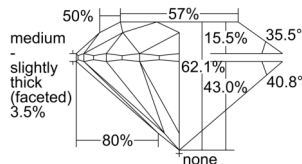

GIA®

FACSIMILE

GIA REPORT

7506333281

Verify this report at GIA.edu

GIA NATURAL DIAMOND DOSSIER®

September 03, 2024
GIA Report Number 7506333281
Shape and Cutting Style ..... Round Brilliant
Measurements ..... 4.75 - 4.79 x 2.96 mm

GRADING RESULTS

Carat Weight ..... 0.41 carat
Color Grade ..... D
Clarity Grade VS2
Cut Grade ..... Excellent

ADDITIONAL GRADING INFORMATION

Polish ..... Excellent
Symmetry ..... Excellent
Fluorescence ..... None
Clarity Characteristics ..... Crystal, Cloud
Inscription(s): GIA 7506333281

PROPORTIONS

Profile to actual proportions

GRADING SCALES

GIA COLOR SCALE	GIA CLARITY SCALE	GIA CUT SCALE	
D	FLAWLESS	EXCELLENT	
E	INTERNALLY FLAWLESS		
F		VVS₁	VERY GOOD
G	VVS₂		
H	VS₁	GOOD	
I	VS₂		
J	SI₁	FAIR	
K	SI₂		
L	I₁	POOR	
M	I₂		
N	I₃		
O			
P			
Q			
R			
S			
T			
U			
V			
W			
X			
Y			
Z