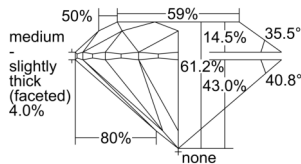

GIA®

FACSIMILE

GIA REPORT 7506333549

Verify this report at GIA.edu

GIA NATURAL DIAMOND DOSSIER®

September 03, 2024
GIA Report Number 7506333549
Shape and Cutting Style ..... Round Brilliant
Measurements ..... 4.53 - 4.55 x 2.78 mm

GRADING RESULTS

Carat Weight ..... 0.35 carat
Color Grade ..... G
Clarity Grade VS1
Cut Grade ..... Excellent

ADDITIONAL GRADING INFORMATION

Polish ..... Excellent
Symmetry ..... Excellent
Fluorescence ..... None
Clarity Characteristics..... Crystal, Needle, Pinpoint
Inspection(s): GIA 7506333549

PROPORTIONS

Profile to actual proportions

GRADING SCALES

GIA COLOR SCALE

COLORLESS	D
	E
	F
	G
	H
	I
	J
NEAR COLORLESS	K
	L
Faint	M
	N
	O
	P
Very Light	Q
	R
	S
	T
	U
	V
Light	W
	X
	Y
	Z

GIA CLARITY SCALE

FLAWLESS	VERY VERY SLIGHTLY INCLUDED	VS₁	VS₂	VS₁	SI₁	SI₂	I₁	I₂	I₃			
										VERY SLIGHTLY INCLUDED	SLIGHTLY INCLUDED	INCLUDED

GIA CUT SCALE

EXCELLENT
VERY GOOD
GOOD
FAIR
POOR