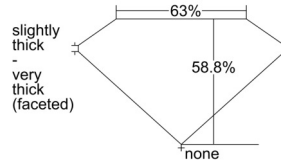

GIA®

FACSIMILE

GIA REPORT 7506340683

Verify this report at GIA.edu

GIA NATURAL DIAMOND DOSSIER®

September 06, 2024
GIA Report Number 7506340683
Shape and Cutting Style ..... Heart Brilliant
Measurements ..... 5.96 x 6.55 x 3.85 mm

GRADING RESULTS

Carat Weight ..... 0.90 carat
Color Grade L
Clarity Grade VS2

ADDITIONAL GRADING INFORMATION

Polish ..... Excellent
Symmetry ..... Excellent
Fluorescence ..... Medium Blue
Clarity Characteristics ..... Crystal, Feather
Inspection(s): GIA 7506340683

PROPORTIONS

Profile not to actual proportions

GRADING SCALES

GIA COLOR SCALE		GIA CLARITY SCALE			
COLORLESS	D	VERY VERY SLIGHTLY INCLUDED	FLAWLESS		
	E		INTERNALLY FLAWLESS		
	F	VERY SLIGHTLY INCLUDED	VVS₁		
	G		VVS₂		
	H		VS₁		
	NEAR COLORLESS	I	SLIGHTLY INCLUDED	VS₂	
		J		SI₁	
		FAINT	K	INCLUDED	SI₂
			L		I₁
			M		I₂
VERT LIGHT	N	LIGHT	I₃		
	O				
	P				
	Q				
	R