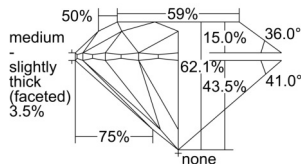

GIA®

FACSIMILE

GIA NATURAL DIAMOND DOSSIER®

September 03, 2024

GIA Report Number 7506341461

Shape and Cutting Style ..... Round Brilliant

Measurements ..... 5.38 - 5.43 x 3.35 mm

GRADING RESULTS

Carat Weight ..... 0.60 carat

Color Grade ..... J

Clarity Grade VVS2

Cut Grade ..... Excellent

ADDITIONAL GRADING INFORMATION

Polish ..... Excellent

Symmetry ..... Excellent

Fluorescence ..... None

Clarity Characteristics ..... Pinpoint, Cloud

Inscription(s): GIA 7506341461

GIA REPORT 7506341461

Verify this report at GIA.edu

PROPORTIONS

Profile to actual proportions