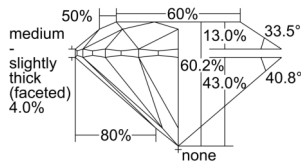

GIA®

FACSIMILE

GIA NATURAL DIAMOND DOSSIER®

September 04, 2024
GIA Report Number 7506343192
Shape and Cutting Style ..... Round Brilliant
Measurements ..... 4.43 - 4.45 x 2.67 mm

GRADING RESULTS

Carat Weight ..... 0.32 carat
Color Grade ..... E
Clarity Grade VS1
Cut Grade ..... Excellent

ADDITIONAL GRADING INFORMATION

Polish ..... Excellent
Symmetry ..... Excellent
Fluorescence ..... None
Clarity Characteristics ..... Feather, Pinpoint
Inscription(s): GIA 7506343192

GIA REPORT 7506343192

Verify this report at GIA.edu

PROPORTIONS

Profile to actual proportions

GRADING SCALES

GIA COLOR SCALE	GIA CLARITY SCALE	GIA CUT SCALE
D	FLAWLESS	EXCELLENT
E	FLAWLESS	
F	INTERNALLY FLAWLESS	VERY GOOD
G	FLAWLESS	
H	VVS₁	GOOD
I	VVS₂	
J	VS₁	FAIR
K	VS₂	
L	SI₁	POOR
M	SI₂	
N	I₁	
O	I₂	
P	I₃	
Q		
R		
S		
T		
U		
V		
W		
X		
Y		
Z