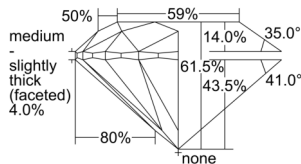

GIA®

FACSIMILE

GIA REPORT 7506343437

Verify this report at GIA.edu

GIA NATURAL DIAMOND DOSSIER®

September 04, 2024
GIA Report Number **7506343437**
Shape and Cutting Style ..... **Round Brilliant**
Measurements ..... **5.39 - 5.41 x 3.32 mm**

GRADING RESULTS

Carat Weight ..... **0.60 carat**
Color Grade ..... **G**
Clarity Grade **VVS2**
Cut Grade ..... **Excellent**

ADDITIONAL GRADING INFORMATION

Polish ..... **Excellent**
Symmetry ..... **Excellent**
Fluorescence ..... **Medium Blue**
Clarity Characteristics ..... **Pinpoint, Feather**
Inscription(s): **GIA 7506343437**

PROPORTIONS

Profile to actual proportions