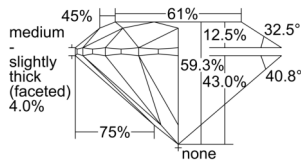

GIA®

FACSIMILE

GIA REPORT 7506345406

Verify this report at GIA.edu

GIA NATURAL DIAMOND DOSSIER®

September 04, 2024
GIA Report Number 7506345406
Shape and Cutting Style ..... Round Brilliant
Measurements ..... 3.85 - 3.87 x 2.29 mm

GRADING RESULTS

Carat Weight ..... 0.21 carat
Color Grade ..... E
Clarity Grade VVS1
Cut Grade ..... Excellent

ADDITIONAL GRADING INFORMATION

Polish ..... Excellent
Symmetry ..... Excellent
Fluorescence ..... None
Clarity Characteristics ..... Pinpoint, Feather
Inscription(s): GIA 7506345406

PROPORTIONS

Profile to actual proportions

GRADING SCALES

GIA COLOR SCALE	GIA CLARITY SCALE	GIA CUT SCALE	
D	FLAWLESS	EXCELLENT	
E	INTERNALLY FLAWLESS		
F		VVS₁	VERY GOOD
G	VVS₂		
H	VS₁	GOOD	
I	VS₂		
J	SI₁	FAIR	
K	SI₂		
L	I₁	POOR	
M	I₂		
N	I₃		
O			
P			
Q			
R			
S			
T			
U			
V			
W			
X			
Y			
Z