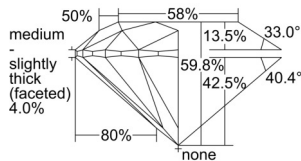

GIA®

FACSIMILE

GIA REPORT 7506345438

Verify this report at GIA.edu

GIA NATURAL DIAMOND DOSSIER®

September 06, 2024
GIA Report Number 7506345438
Shape and Cutting Style ..... Round Brilliant
Measurements ..... 4.33 - 4.35 x 2.59 mm

GRADING RESULTS

Carat Weight ..... 0.30 carat
Color Grade ..... G
Clarity Grade S11
Cut Grade ..... Very Good

ADDITIONAL GRADING INFORMATION

Polish ..... Excellent
Symmetry ..... Very Good
Fluorescence ..... None
Clarity Characteristics ..... Crystal, Feather
Inscription(s): GIA 7506345438

PROPORTIONS

Profile to actual proportions

GRADING SCALES

GIA COLOR SCALE	GIA CLARITY SCALE	GIA CUT SCALE
D	FLAWLESS	EXCELLENT
E	FLAWLESS	
F	INTERNALLY FLAWLESS	VERY GOOD
G	FLAWLESS	
H	VVS₁	GOOD
I	VVS₂	
J	VS₁	FAIR
K	VS₂	
L	S1₁	POOR
M	S1₂	
N	I₁	
O	I₂	
P	I₃	
Q		
R		
S		
T		
U		
V		
W		
X		
Y		
Z