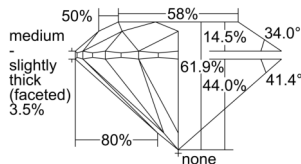

GIA®

FACSIMILE

GIA NATURAL DIAMOND DOSSIER®

September 06, 2024
GIA Report Number 7506346512
Shape and Cutting Style ..... Round Brilliant
Measurements ..... 5.13 - 5.17 x 3.19 mm

GRADING RESULTS

Carat Weight ..... 0.52 carat
Color Grade ..... G
Clarity Grade S11
Cut Grade ..... Excellent

ADDITIONAL GRADING INFORMATION

Polish ..... Excellent
Symmetry ..... Excellent
Fluorescence ..... None
Clarity Characteristics ..... Crystal, Feather
Inscription(s): GIA 7506346512

GIA REPORT 7506346512

Verify this report at GIA.edu

PROPORTIONS

Profile to actual proportions

GRADING SCALES

GIA COLOR SCALE	GIA CLARITY SCALE	GIA CUT SCALE	
D	FLAWLESS	EXCELLENT	
E	INTERNALLY FLAWLESS		
F		VVS₁	VERY GOOD
G	VVS₂		
H	VS₁	GOOD	
I	VS₂		
J	S1₁	FAIR	
K	S1₂		
L	I₁	POOR	
M	I₂		
N	I₃		
O			
P			
Q			
R			
S			
T			
U			
V			
W			
X			
Y			
Z