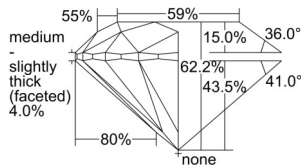

GIA®

FACSIMILE

GIA REPORT 7506348705

Verify this report at GIA.edu

GIA NATURAL DIAMOND DOSSIER®

September 04, 2024
GIA Report Number **7506348705**
Shape and Cutting Style ..... **Round Brilliant**
Measurements ..... **5.04 - 5.07 x 3.14 mm**

GRADING RESULTS

Carat Weight ..... **0.50 carat**
Color Grade ..... **H**
Clarity Grade **VS1**
Cut Grade ..... **Excellent**

ADDITIONAL GRADING INFORMATION

Polish ..... **Excellent**
Symmetry ..... **Excellent**
Fluorescence ..... **Medium Blue**
Clarity Characteristics ..... **Cloud, Feather, Pinpoint**
Inscription(s): **GIA 7506348705**

PROPORTIONS

Profile to actual proportions

GRADING SCALES

GIA COLOR SCALE	GIA CLARITY SCALE	GIA CUT SCALE	
D	FLAWLESS	EXCELLENT	
E	INTERNALLY FLAWLESS		
F		VVS₁	VERY GOOD
G	VVS₂		
H	VS₁	GOOD	
I	VS₂		
J	SI₁	FAIR	
K	SI₂		
L	I₁	POOR	
M	I₂		
N	I₃		
O			
P			
Q			
R			
S			
T			
U			
V			
W			
X			
Y			
Z