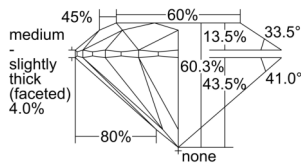

GIA®

FACSIMILE

GIA REPORT 7506355486

Verify this report at GIA.edu

GIA NATURAL DIAMOND DOSSIER®

September 05, 2024
GIA Report Number 7506355486
Shape and Cutting Style ..... Round Brilliant
Measurements ..... 5.07 - 5.10 x 3.07 mm

GRADING RESULTS

Carat Weight ..... 0.48 carat
Color Grade ..... E
Clarity Grade ..... Flawless
Cut Grade ..... Excellent

ADDITIONAL GRADING INFORMATION

Polish ..... Excellent
Symmetry ..... Excellent
Fluorescence ..... None
Clarity Characteristics..... None
Inscription(s): GIA 7506355486

PROPORTIONS

Profile to actual proportions

GRADING SCALES

GIA COLOR SCALE	GIA CLARITY SCALE	GIA CUT SCALE	
D	FLAWLESS	EXCELLENT	
E	INTERNALLY FLAWLESS		
F		VVS₁	VERY GOOD
G	VVS₂		
H	VS₁	GOOD	
I	VS₂		
J	SI₁	FAIR	
K	SI₂		
L	I₁	POOR	
M			
N			
O	I₂		
P			
Q			
R	I₃		
S			
T			
U			
V			
W			
X			
Y			
Z