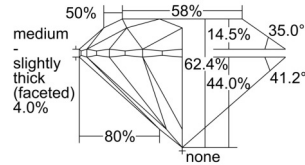

GIA®

FACSIMILE

GIA NATURAL DIAMOND DOSSIER®

September 06, 2024
GIA Report Number 7506355747
Shape and Cutting Style ..... Round Brilliant
Measurements ..... 5.71 - 5.72 x 3.56 mm

GRADING RESULTS

Carat Weight ..... 0.72 carat
Color Grade ..... F
Clarity Grade S11
Cut Grade ..... Excellent

ADDITIONAL GRADING INFORMATION

Polish ..... Excellent
Symmetry ..... Excellent
Fluorescence ..... Medium Blue
Clarity Characteristics ..... Cloud, Crystal
Inscription(s): GIA 7506355747

GIA REPORT 7506355747

Verify this report at GIA.edu

PROPORTIONS

Profile to actual proportions

GRADING SCALES

GIA COLOR SCALE	GIA CLARITY SCALE	GIA CUT SCALE	
D	FLAWLESS	EXCELLENT	
E	INTERNALLY FLAWLESS		
F		VVS₁	VERY GOOD
G	VVS₂		
H	VS₁	GOOD	
I	VS₂		
J	S1₁	FAIR	
K	S1₂		
L	I₁	POOR	
M	I₂		
N	I₃		
O			
P			
Q			
R			
S			
T			
U			
V			
W			
X			
Y			
Z