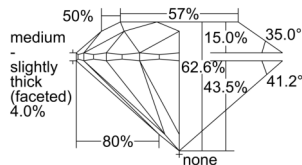

GIA®

FACSIMILE

GIA REPORT

7506356438

Verify this report at GIA.edu

GIA NATURAL DIAMOND DOSSIER®

September 05, 2024
GIA Report Number **7506356438**
Shape and Cutting Style ..... **Round Brilliant**
Measurements ..... **4.25 - 4.28 x 2.67 mm**

GRADING RESULTS

Carat Weight ..... **0.30 carat**
Color Grade ..... **F**
Clarity Grade **S11**
Cut Grade ..... **Excellent**

ADDITIONAL GRADING INFORMATION

Polish ..... **Excellent**
Symmetry ..... **Excellent**
Fluorescence ..... **None**
Clarity Characteristics ..... **Feather**
Inscription(s): **GIA 7506356438**

PROPORTIONS

Profile to actual proportions

GRADING SCALES

GIA COLOR SCALE	GIA CLARITY SCALE	GIA CUT SCALE
D	FLAWLESS	EXCELLENT
E	INTERNALLY FLAWLESS	
F	VVS₁	VERY GOOD
G		
H	VS₁	GOOD
I		
J	VS₂	FAIR
K		
L	SI₁	POOR
M		
N	SI₂	POOR
O		
P	I₁	POOR
Q		
R	I₂	POOR
S		
T	I₃	POOR
U		
V		
W		
X		
Y		
Z