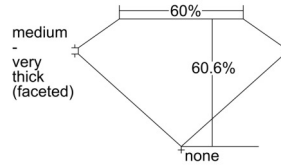

GIA®

FACSIMILE

GIA REPORT 7506356865

Verify this report at GIA.edu

GIA NATURAL DIAMOND DOSSIER®

September 04, 2024
GIA Report Number 7506356865
Shape and Cutting Style ..... Heart Brilliant
Measurements ..... 5.40 x 6.00 x 3.64 mm

GRADING RESULTS

Carat Weight ..... 0.70 carat
Color Grade ..... H
Clarity Grade VS1

ADDITIONAL GRADING INFORMATION

Polish ..... Excellent
Symmetry ..... Excellent
Fluorescence ..... None
Clarity Characteristics ..... Feather, Cloud
Inscription(s): GIA 7506356865

PROPORTIONS

Profile not to actual proportions

GRADING SCALES

GIA COLOR SCALE		GIA CLARITY SCALE			
COLORLESS	D	VERY VERY SLIGHTLY INCLUDED	FLAWLESS		
	E		INTERNALLY FLAWLESS		
	F	VERY SLIGHTLY INCLUDED	VVS₁		
	G		VVS₂		
	H		VS₁		
	NEAR COLORLESS	I	SLIGHTLY INCLUDED	VS₂	
		J		SI₁	
		FAINT	K	INCLUDED	SI₂
			L		I₁
			M		I₂
VERY LIGHT			N	INCLUDED	I₃
			O		
			P		
	Q				
LIGHT	R				
	S				
	T				
	U				
	V				
	Z