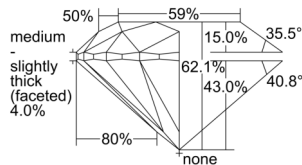

GIA®

FACSIMILE

GIA REPORT

7506356886

Verify this report at GIA.edu

GIA NATURAL DIAMOND DOSSIER®

September 05, 2024
GIA Report Number 7506356886
Shape and Cutting Style ..... Round Brilliant
Measurements ..... 5.67 - 5.70 x 3.53 mm

GRADING RESULTS

Carat Weight ..... 0.71 carat
Color Grade ..... H
Clarity Grade VS1
Cut Grade ..... Excellent

ADDITIONAL GRADING INFORMATION

Polish ..... Excellent
Symmetry ..... Excellent
Fluorescence ..... None
Clarity Characteristics ..... Cloud
Inscription(s): GIA 7506356886

PROPORTIONS

Profile to actual proportions

GRADING SCALES

GIA COLOR SCALE

COLOREDNESS	D
	E
	F
	G
	H
	I
	J
NEAR COLORLESS	K
	L
Faint	M
	N
	O
	P
Very Light	Q
	R
	S
	T
	U
	V
Light	W
	X
	Y
	Z

GIA CLARITY SCALE

FLAWLESS	VERY VERY SLIGHTLY INCLUDED	VS₁	VS₂	VS₁	VS₂	SL₁	SL₂	I₁	I₂	I₃		
											FLAWLESS	INTERNALLY FLAWLESS

GIA CUT SCALE

EXCELLENT
VERY GOOD
GOOD
FAIR
POOR