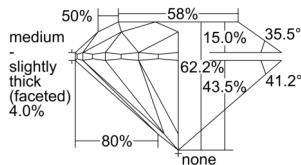

GIA®

FACSIMILE

GIA REPORT 7506358283

Verify this report at GIA.edu

GIA NATURAL DIAMOND DOSSIER®

September 11, 2024
GIA Report Number 7506358283
Shape and Cutting Style ..... Round Brilliant
Measurements ..... 4.69 - 4.72 x 2.93 mm

GRADING RESULTS

Carat Weight ..... 0.40 carat
Color Grade ..... D
Clarity Grade VS1
Cut Grade ..... Excellent

ADDITIONAL GRADING INFORMATION

Polish ..... Excellent
Symmetry ..... Excellent
Fluorescence ..... Medium Green
Clarity Characteristics..... Crystal, Needle, Pinpoint
Inscription(s): GIA 7506358283

PROPORTIONS

Profile to actual proportions

GRADING SCALES

GIA COLOR SCALE	GIA CLARITY SCALE	GIA CUT SCALE
D	FLAWLESS	EXCELLENT
E	FLAWLESS	
F	INTERNALLY FLAWLESS	VERY GOOD
G	FLAWLESS	
H	VVS₁	GOOD
I	VVS₂	
J	VS₁	FAIR
K	VS₂	
L	SI₁	POOR
M	SI₂	
N	I₁	
O	I₂	
P	I₃	
Q		
R		
S		
T		
U		
V		
W		
X		
Y		
Z