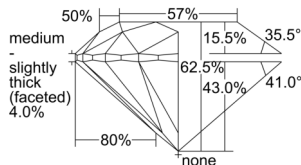

GIA®

FACSIMILE

GIA REPORT 7506375877

Verify this report at GIA.edu

GIA NATURAL DIAMOND DOSSIER®

September 09, 2024
GIA Report Number **7506375877**
Shape and Cutting Style ..... **Round Brilliant**
Measurements ..... **4.70 - 4.71 x 2.94 mm**

GRADING RESULTS

Carat Weight ..... **0.40 carat**
Color Grade ..... **E**
Clarity Grade **S11**
Cut Grade ..... **Excellent**

ADDITIONAL GRADING INFORMATION

Polish ..... **Excellent**
Symmetry ..... **Excellent**
Fluorescence ..... **None**
Clarity Characteristics..... **Crystal, Feather, Cloud**
Inscription(s): **GIA 7506375877**

PROPORTIONS

Profile to actual proportions

GRADING SCALES

GIA COLOR SCALE	GIA CLARITY SCALE	GIA CUT SCALE	
D	FLAWLESS	EXCELLENT	
E	INTERNALLY FLAWLESS		
F		VVS₁	VERY GOOD
G	VVS₂		
H	VS₁	GOOD	
I	VS₂		
J	S1₁	FAIR	
K	S1₂		
L	I₁	POOR	
M	I₂		
N	I₃		
O			
P			
Q			
R			
S			
T			
U			
V			
W			
X			
Y			
Z