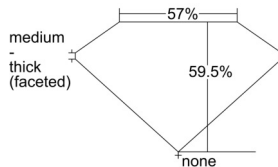

GIA®

FACSIMILE

GIA REPORT 7506380758

Verify this report at GIA.edu

GIA NATURAL DIAMOND DOSSIER®

September 10, 2024
GIA Report Number 7506380758
Shape and Cutting Style ..... Heart Brilliant
Measurements ..... 5.62 x 6.68 x 3.97 mm

GRADING RESULTS

Carat Weight ..... 0.90 carat
Color Grade ..... F
Clarity Grade VVS1

ADDITIONAL GRADING INFORMATION

Polish ..... Excellent
Symmetry ..... Excellent
Fluorescence ..... None
Clarity Characteristics ..... Pinpoint
Inscription(s): GIA 7506380758

PROPORTIONS

Profile not to actual proportions

GRADING SCALES

GIA COLOR SCALE		GIA CLARITY SCALE			
COLORLESS	D	VERY VERY SLIGHTLY INCLUDED	FLAWLESS		
	E		INTERNALLY FLAWLESS		
	F	VERY SLIGHTLY INCLUDED	VVS₁		
	G		VVS₂		
	H		VS₁		
	NEAR COLORLESS	I	SLIGHTLY INCLUDED	VS₂	
		J		SI₁	
		FAINT	K	INCLUDED	SI₂
			L		I₁
			M		I₂
VERT LIGHT	N	LIGHT	I₃		
	O				
	P				
	Q				
	R				
	S				
	T