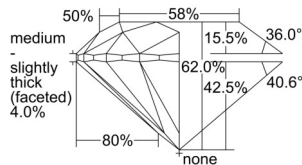

GIA®

FACSIMILE

GIA REPORT

7506381996

Verify this report at GIA.edu

GIA NATURAL DIAMOND DOSSIER®

September 11, 2024

GIA Report Number 7506381996

Shape and Cutting Style ..... Round Brilliant

Measurements ..... 5.43 - 5.47 x 3.38 mm

GRADING RESULTS

Carat Weight ..... 0.63 carat

Color Grade ..... J

Clarity Grade VVS1

Cut Grade ..... Excellent

ADDITIONAL GRADING INFORMATION

Polish ..... Excellent

Symmetry ..... Excellent

Fluorescence ..... Medium Blue

Clarity Characteristics ..... Pinpoint

Inscription(s): GIA 7506381996

PROPORTIONS

Profile to actual proportions

GRADING SCALES

GIA COLOR SCALE

COLORLESS	D
	E
	F
	G
	H
	I
	J
NEAR COLORLESS	K
	L
Faint	M
	N
	O
	P
Very Light	Q
	R
	S
	T
	U
	V
Light	W
	X
	Y
	Z

GIA CLARITY SCALE

FLAWLESS	VERY VERY SLIGHTLY INCLUDED	VVS₁	
			VVS₂
INTERNALLY FLAWLESS	VERY SLIGHTLY INCLUDED	VS₁	
		VS₂	
SLIGHTLY INCLUDED	SLIGHTLY INCLUDED	SI₁	
		SI₂	
INCLUDED	INCLUDED	I₁	
		I₂	
		I₃	

GIA CUT SCALE

EXCELLENT	VERY GOOD	GOOD	FAIR	POOR