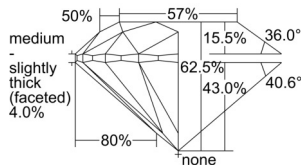

GIA®

FACSIMILE

GIA REPORT 7506384934

Verify this report at GIA.edu

GIA NATURAL DIAMOND DOSSIER®

September 16, 2024
GIA Report Number 7506384934
Shape and Cutting Style ..... Round Brilliant
Measurements ..... 4.67 - 4.69 x 2.93 mm

GRADING RESULTS

Carat Weight ..... 0.40 carat
Color Grade ..... G
Clarity Grade VVS2
Cut Grade ..... Excellent

ADDITIONAL GRADING INFORMATION

Polish ..... Excellent
Symmetry ..... Very Good
Fluorescence ..... None
Clarity Characteristics..... Indented Natural, Cloud, Pinpoint
Inscription(s): GIA 7506384934

PROPORTIONS

Profile to actual proportions

GRADING SCALES

GIA COLOR SCALE	GIA CLARITY SCALE	GIA CUT SCALE	
COLOURLESS D	FLAWLESS	EXCELLENT	
E	INTERNALLY FLAWLESS		
F		VVS₁	VERY GOOD
G	VVS₂		
H	VS₁	GOOD	
I	VS₂		
J	SI₁	FAIR	
K	SI₂		
L	I₁	POOR	
M	I₂		
N	I₃		
O			
P			
Q			
R			
S			
T			
U			
V			
W			
X			
Y			
Z