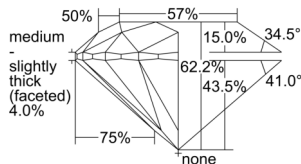

GIA®

FACSIMILE

GIA NATURAL DIAMOND DOSSIER®

September 10, 2024
GIA Report Number 7506386741
Shape and Cutting Style ..... Round Brilliant
Measurements ..... 4.69 - 4.72 x 2.92 mm

GRADING RESULTS

Carat Weight ..... 0.40 carat
Color Grade ..... J
Clarity Grade VS2
Cut Grade ..... Excellent

ADDITIONAL GRADING INFORMATION

Polish ..... Excellent
Symmetry ..... Excellent
Fluorescence ..... None
Clarity Characteristics ..... Crystal
Inscription(s): GIA 7506386741

GIA REPORT 7506386741

Verify this report at GIA.edu

PROPORTIONS

Profile to actual proportions