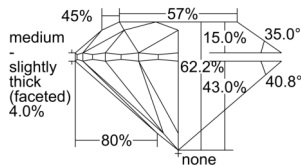

GIA®

FACSIMILE

GIA REPORT 7506392791

Verify this report at GIA.edu

GIA NATURAL DIAMOND DOSSIER®

September 11, 2024
GIA Report Number 7506392791
Shape and Cutting Style ..... Round Brilliant
Measurements ..... 3.96 - 3.98 x 2.47 mm

GRADING RESULTS

Carat Weight ..... 0.24 carat
Color Grade ..... E
Clarity Grade VS1
Cut Grade ..... Excellent

ADDITIONAL GRADING INFORMATION

Polish ..... Excellent
Symmetry ..... Excellent
Fluorescence ..... Faint
Clarity Characteristics ..... Feather
Inscription(s): GIA 7506392791

PROPORTIONS

Profile to actual proportions

GRADING SCALES

GIA COLOR SCALE

COLORED	D
	E
	F
	G
	H
	I
	J
NEAR COLORLESS	K
	L
	M
	N
	O
	P
	Q
	R
	S
	T
	U
	V
	W
	X
	Y
	Z

GIA CLARITY SCALE

VERY VERY SLIGHTLY INCLUDED	FLAWLESS
	INTERNALLY FLAWLESS
VERY SLIGHTLY INCLUDED	VVS₁
	VVS₂
SLIGHTLY INCLUDED	VS₁
	VS₂
INCLUDED	SI₁
	SI₂
	I₁
	I₂
	I₃

GIA CUT SCALE

EXCELLENT
VERY GOOD
GOOD
FAIR
POOR