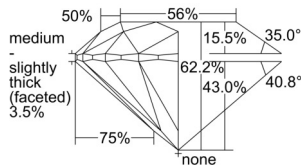

GIA®

FACSIMILE

GIA REPORT

7506395841

Verify this report at GIA.edu

GIA NATURAL DIAMOND DOSSIER®

September 11, 2024
GIA Report Number 7506395841
Shape and Cutting Style ..... Round Brilliant
Measurements ..... 4.50 - 4.51 x 2.80 mm

GRADING RESULTS

Carat Weight ..... 0.35 carat
Color Grade ..... G
Clarity Grade VVS2
Cut Grade ..... Excellent

ADDITIONAL GRADING INFORMATION

Polish ..... Excellent
Symmetry ..... Excellent
Fluorescence ..... None
Clarity Characteristics ..... Pinpoint
Inscription(s): GIA 7506395841

PROPORTIONS

Profile to actual proportions

GRADING SCALES

GIA COLOR SCALE	GIA CLARITY SCALE	GIA CUT SCALE
COLOURLESS	FLAWLESS	EXCELLENT
D	INTERNALLY FLAWLESS	
E	VVS₁	VERY GOOD
F		
G	VS₁	GOOD
H		
I	SI₁	FAIR
J		
K	I₁	POOR
L		
M	I₂	
N		
O	I₃	
P		
Q		
R		
S		
T		
U		
V		
W		
X		
Y		
Z