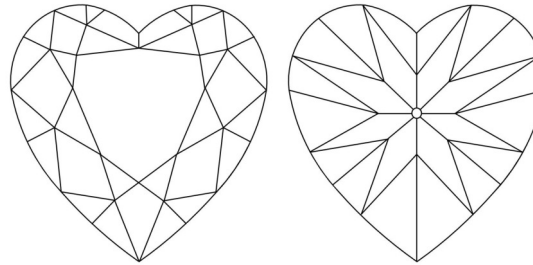

CLARITY CHARACTERISTICS

GRADING SCALES

GIA COLOR SCALE		GIA CLARITY SCALE			
COLOURLESS	D	VERY VERY SLIGHTLY INCLUDED	FLAWLESS		
	E		INTERNALLY FLAWLESS		
	F		VVS₁		
NEAR COLOURLESS	G		VVS₂		
	H		VERY SLIGHTLY INCLUDED	VS₁	
	I			VS₂	
J	SLIGHTLY INCLUDED			SI₁	
FAINT			K	SI₂	
			L	INCLUDED	I₁
	M		I₂		
N	I₃				
VERY LIGHT	O				
	P				
	Q				
LIGHT	R				
	S				
	T				
	U				
	V				
	W				
	X				
Y					
Z					

reportcheck.gia.edu

The results documented in this report refer only to the diamond described, and were obtained using the techniques and equipment available to GIA at the time of examination. This report is not a guarantee or valuation. For additional information and important limitations and disclaimers, please see GIA.edu/terms or call +1 800 421 7250 or +1 760 603 4500. ©2023 Gemological Institute of America, Inc.

THE SECURITY FEATURES IN THIS DOCUMENT, INCLUDING THE HOLOGRAM, SECURITY SCREEN AND MICROPRINT LINES, IN ADDITION TO THOSE NOT LISTED, EXCEED DOCUMENT SECURITY INDUSTRY GUIDELINES.