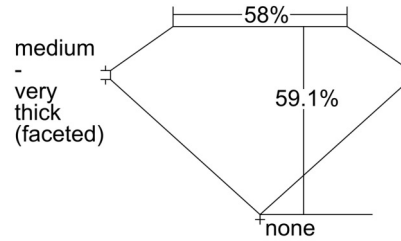

PROPORTIONS

Profile not to actual proportions