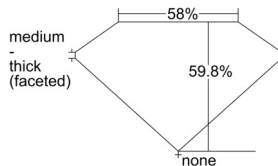

GIA®

FACSIMILE

GIA REPORT 7506405075

Verify this report at GIA.edu

GIA NATURAL DIAMOND DOSSIER®

September 12, 2024
GIA Report Number 7506405075
Shape and Cutting Style ..... Heart Brilliant
Measurements ..... 5.44 x 6.11 x 3.65 mm

GRADING RESULTS

Carat Weight ..... 0.71 carat
Color Grade ..... E
Clarity Grade VVS1

ADDITIONAL GRADING INFORMATION

Polish ..... Excellent
Symmetry ..... Excellent
Fluorescence ..... Faint
Clarity Characteristics ..... Pinpoint
Inscription(s): GIA 7506405075

PROPORTIONS

Profile not to actual proportions

GRADING SCALES

GIA COLOR SCALE		GIA CLARITY SCALE				
COLORLESS	D	VERY VERY SLIGHTLY INCLUDED	FLAWLESS			
	E		INTERNALLY FLAWLESS			
	F		VVS₁			
	NEAR COLORLESS	G	VERY SLIGHTLY INCLUDED	VVS₂		
		H		VS₁		
		FAINT	I	SLIGHTLY INCLUDED	VS₂	
			J		SI₁	
			LIGHT	K	INCLUDED	SI₂
	L	I₁				
	M	I₂				
N	NOT GRADED	I₃				
O						
P						
Q						
R						
S						
T						
U						
V						
W						
X						
Y						
Z