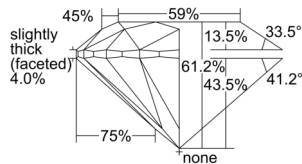

GIA®

FACSIMILE

GIA REPORT 7506405916

Verify this report at GIA.edu

GIA NATURAL DIAMOND DOSSIER®

September 12, 2024
GIA Report Number 7506405916
Shape and Cutting Style ..... Round Brilliant
Measurements ..... 4.92 - 4.95 x 3.02 mm

GRADING RESULTS

Carat Weight ..... 0.45 carat
Color Grade ..... D
Clarity Grade VS2
Cut Grade ..... Excellent

ADDITIONAL GRADING INFORMATION

Polish ..... Excellent
Symmetry ..... Excellent
Fluorescence ..... None
Clarity Characteristics ..... Crystal
Inscription(s): GIA 7506405916

PROPORTIONS

Profile to actual proportions

GRADING SCALES

GIA COLOR SCALE	GIA CLARITY SCALE	GIA CUT SCALE	
D	FLAWLESS	EXCELLENT	
E	INTERNALLY FLAWLESS		
F		VVS₁	VERY GOOD
G	VVS₂		
H	VS₁	GOOD	
I	VS₂		
J	SI₁	FAIR	
K	SI₂		
L	I₁	POOR	
M	I₂		
N	I₃		
O			
P			
Q			
R			
S			
T			
U			
V			
W			
X			
Y			
Z