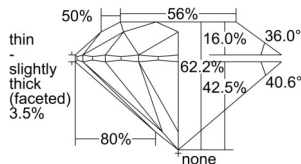

GIA®

FACSIMILE

GIA REPORT 7506407788

Verify this report at GIA.edu

GIA NATURAL DIAMOND DOSSIER®

September 12, 2024
GIA Report Number 7506407788
Shape and Cutting Style ..... Round Brilliant
Measurements ..... 4.87 - 4.91 x 3.04 mm

GRADING RESULTS

Carat Weight ..... 0.45 carat
Color Grade ..... F
Clarity Grade S11
Cut Grade ..... Excellent

ADDITIONAL GRADING INFORMATION

Polish ..... Excellent
Symmetry ..... Excellent
Fluorescence ..... None
Clarity Characteristics ..... Crystal
Inscription(s): GIA 7506407788

PROPORTIONS

Profile to actual proportions

GRADING SCALES

GIA COLOR SCALE	GIA CLARITY SCALE	GIA CUT SCALE	
D	FLAWLESS	EXCELLENT	
E	INTERNALLY FLAWLESS		
F		VVS₁	VERY GOOD
G	VVS₂		
H	VS₁	GOOD	
I	VS₂		
J	S1₁	FAIR	
K	S1₂		
L	I₁	POOR	
M	I₂		
N	I₃		
O			
P			
Q			
R			
S			
T			
U			
V			
W			
X			
Y			
Z