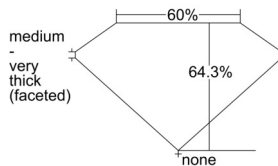

GIA®

FACSIMILE

GIA REPORT 7506410732

Verify this report at GIA.edu

GIA NATURAL DIAMOND DOSSIER®

September 12, 2024
GIA Report Number 7506410732
Shape and Cutting Style ..... Pear Brilliant
Measurements ..... 8.16 x 5.40 x 3.47 mm

GRADING RESULTS

Carat Weight ..... 0.95 carat
Color Grade ..... F
Clarity Grade S11

ADDITIONAL GRADING INFORMATION

Polish ..... Excellent
Symmetry ..... Excellent
Fluorescence ..... None
Clarity Characteristics ..... Crystal, Feather
Inscription(s): GIA 7506410732

PROPORTIONS

Profile not to actual proportions

GRADING SCALES

GIA COLOR SCALE		GIA CLARITY SCALE	
COLORLESS	D	VERY VERY SLIGHTLY INCLUDED	FLAWLESS
	E		INTERNALLY FLAWLESS
	F		VVS₁
	G		VVS₂
	H		VS₁
	I		VS₂
	J		S1
	K		S2
	L		I₁
	M		I₂
NEAR COLORLESS	N	SLIGHTLY INCLUDED	I₃
	O		
	P		
	Q		
FAINT	R	INCLUDED	
	S		
	T		
	U		
VERT LIGHT	V		
	W		
	X		
	Y		
LIGHT	Z