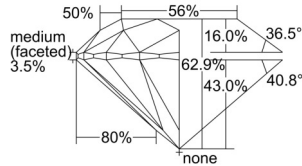

GIA®

FACSIMILE

GIA REPORT

7506414290

Verify this report at GIA.edu

GIA NATURAL DIAMOND DOSSIER®

September 13, 2024
GIA Report Number 7506414290
Shape and Cutting Style ..... Round Brilliant
Measurements ..... 5.22 - 5.24 x 3.29 mm

GRADING RESULTS

Carat Weight ..... 0.55 carat
Color Grade ..... H
Clarity Grade VS1
Cut Grade ..... Excellent

ADDITIONAL GRADING INFORMATION

Polish ..... Excellent
Symmetry ..... Excellent
Fluorescence ..... None
Clarity Characteristics ..... Feather, Cloud
Inscription(s): GIA 7506414290

PROPORTIONS

Profile to actual proportions

GRADING SCALES

GIA
COLOR
SCALE

COLOREDNESS	D
	E
	F
	G
	H
	I
	J
NEAR COLORLESS	K
	L
FAIN	M
	N
	O
	P
VERY LIGHT	Q
	R
	S
	T
	U
	V
	W
	X
	Y
LIGHT	Z

GIA
CLARITY
SCALE

VERY VERY SLIGHTLY INCLUDED	FLAWLESS
	INTERNALLY FLAWLESS
VERY SLIGHTLY INCLUDED	VVS₁
	VVS₂
SLIGHTLY INCLUDED	VS₁
	VS₂
INCLUDED	SI₁
	SI₂
	I₁
	I₂
	I₃

GIA
CUT
SCALE

EXCELLENT
VERY GOOD
GOOD
FAIR
POOR