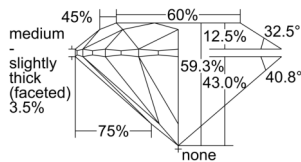

GIA®

FACSIMILE

GIA REPORT 7506414620

Verify this report at GIA.edu

GIA NATURAL DIAMOND DOSSIER®

September 13, 2024
GIA Report Number 7506414620
Shape and Cutting Style ..... Round Brilliant
Measurements ..... 5.21 - 5.23 x 3.10 mm

GRADING RESULTS

Carat Weight ..... 0.51 carat
Color Grade ..... G
Clarity Grade VS1
Cut Grade ..... Excellent

ADDITIONAL GRADING INFORMATION

Polish ..... Excellent
Symmetry ..... Excellent
Fluorescence ..... Faint
Clarity Characteristics ..... Cloud, Feather
Inscription(s): GIA 7506414620

PROPORTIONS

Profile to actual proportions

GRADING SCALES

GIA COLOR SCALE	GIA CLARITY SCALE	GIA CUT SCALE	
D	FLAWLESS	EXCELLENT	
E	INTERNALLY FLAWLESS		
F		VVS₁	VERY GOOD
G	VVS₂		
H	VS₁	GOOD	
I	VS₂		
J	SI₁	FAIR	
K	SI₂		
L	I₁	POOR	
M	I₂		
N	I₃		
O			
P			
Q			
R			
S			
T			
U			
V			
W			
X			
Y			
Z