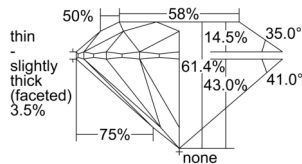

GIA®

FACSIMILE

GIA REPORT

7506417405

Verify this report at GIA.edu

GIA NATURAL DIAMOND DOSSIER®

September 16, 2024
GIA Report Number 7506417405
Shape and Cutting Style ..... Round Brilliant
Measurements ..... 4.60 - 4.63 x 2.83 mm

GRADING RESULTS

Carat Weight ..... 0.37 carat
Color Grade ..... G
Clarity Grade S11
Cut Grade ..... Excellent

ADDITIONAL GRADING INFORMATION

Polish ..... Excellent
Symmetry ..... Excellent
Fluorescence ..... None
Clarity Characteristics ..... Cloud, Crystal
Inscription(s): GIA 7506417405

PROPORTIONS

Profile to actual proportions

GRADING SCALES

GIA COLOR SCALE	GIA CLARITY SCALE	GIA CUT SCALE	
D	FLAWLESS	EXCELLENT	
E	INTERNALLY FLAWLESS		
F		VVS₁	VERY GOOD
G	VVS₂		
H	VS₁	GOOD	
I	VS₂		
J	S1₁	FAIR	
K	S1₂		
L	I₁	POOR	
M	I₂		
N	I₃		
O			
P			
Q			
R			
S			
T			
U			
V			
W			
X			
Y			
Z