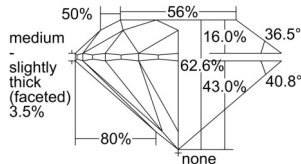

GIA®

FACSIMILE

GIA REPORT 7506418033

Verify this report at GIA.edu

GIA NATURAL DIAMOND DOSSIER®

September 16, 2024
GIA Report Number 7506418033
Shape and Cutting Style ..... Round Brilliant
Measurements ..... 4.70 - 4.71 x 2.94 mm

GRADING RESULTS

Carat Weight ..... 0.40 carat
Color Grade ..... F
Clarity Grade VS1
Cut Grade ..... Excellent

ADDITIONAL GRADING INFORMATION

Polish ..... Excellent
Symmetry ..... Excellent
Fluorescence ..... None
Clarity Characteristics ..... Feather, Cloud, Pinpoint
Inscription(s): GIA 7506418033

PROPORTIONS

Profile to actual proportions

GRADING SCALES

GIA COLOR SCALE	GIA CLARITY SCALE	GIA CUT SCALE	
D	FLAWLESS	EXCELLENT	
E	INTERNALLY FLAWLESS		
F		VVS₁	VERY GOOD
G	VVS₂		
H	VS₁	GOOD	
I	VS₂		
J	SI₁	FAIR	
K	SI₂		
L	I₁	POOR	
M			
N			
O	I₂		
P			
Q			
R	I₃		
S			
T			
U			
V			
W			
X			
Y			
Z