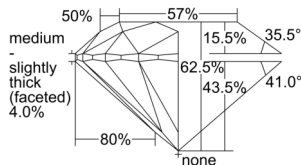

GIA®

FACSIMILE

GIA REPORT 7506419223

Verify this report at GIA.edu

GIA NATURAL DIAMOND DOSSIER®

September 18, 2024
GIA Report Number 7506419223
Shape and Cutting Style ..... Round Brilliant
Measurements ..... 5.14 - 5.17 x 3.22 mm

GRADING RESULTS

Carat Weight ..... 0.53 carat
Color Grade ..... K
Clarity Grade VS1
Cut Grade ..... Excellent

ADDITIONAL GRADING INFORMATION

Polish ..... Excellent
Symmetry ..... Excellent
Fluorescence ..... Faint
Clarity Characteristics ..... Cloud, Needle, Pinpoint
Inspection(s): GIA 7506419223

PROPORTIONS

Profile to actual proportions

GRADING SCALES

GIA COLOR SCALE	GIA CLARITY SCALE	GIA CUT SCALE
COLOURLESS	FLAWLESS	EXCELLENT
D	INTERNALLY FLAWLESS	
E	VVS₁	VERY GOOD
F		
G	VVS₂	
H	VS₁	GOOD
I		
J	VS₂	
K	SI₁	FAIR
L		
M	SI₂	
N	I₁	POOR
O		
P	I₂	
Q	I₃	
R		
S		
T		
U		
V		
W		
X		
Y		
Z