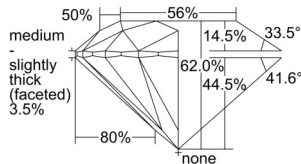

GIA®

FACSIMILE

GIA REPORT

7506422236

Verify this report at GIA.edu

GIA NATURAL DIAMOND DOSSIER®

September 13, 2024
GIA Report Number 7506422236
Shape and Cutting Style ..... Round Brilliant
Measurements ..... 4.98 - 5.00 x 3.09 mm

GRADING RESULTS

Carat Weight ..... 0.46 carat
Color Grade ..... F
Clarity Grade S11
Cut Grade ..... Excellent

ADDITIONAL GRADING INFORMATION

Polish ..... Excellent
Symmetry ..... Excellent
Fluorescence ..... None
Clarity Characteristics ..... Cloud, Feather, Crystal
Inscription(s): GIA 7506422236

PROPORTIONS

Profile to actual proportions

GRADING SCALES

GIA COLOR SCALE	GIA CLARITY SCALE	GIA CUT SCALE	
D	FLAWLESS	EXCELLENT	
E	INTERNALLY FLAWLESS		
F		VVS₁	VERY GOOD
G	VVS₂		
H	VS₁	GOOD	
I	VS₂		
J	S1₁	FAIR	
K	S1₂		
L	I₁	POOR	
M	I₂		
N	I₃		
O			
P			
Q			
R			
S			
T			
U			
V			
W			
X			
Y			
Z