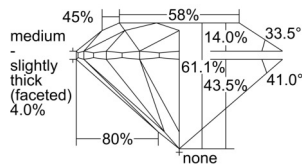

GIA®

FACSIMILE

GIA REPORT 7506422416

Verify this report at GIA.edu

GIA NATURAL DIAMOND DOSSIER®

September 16, 2024
GIA Report Number 7506422416
Shape and Cutting Style ..... Round Brilliant
Measurements ..... 5.11 - 5.13 x 3.13 mm

GRADING RESULTS

Carat Weight ..... 0.50 carat
Color Grade ..... H
Clarity Grade VS1
Cut Grade ..... Excellent

ADDITIONAL GRADING INFORMATION

Polish ..... Excellent
Symmetry ..... Excellent
Fluorescence ..... None
Clarity Characteristics ..... Cloud
Inscription(s): GIA 7506422416

PROPORTIONS

Profile to actual proportions

GRADING SCALES

GIA COLOR SCALE	GIA CLARITY SCALE	GIA CUT SCALE	
D	FLAWLESS	EXCELLENT	
E	INTERNALLY FLAWLESS		
F		VVS₁	VERY GOOD
G	VVS₂		
H	VS₁	GOOD	
I	VS₂		
J	SI₁	FAIR	
K	SI₂		
L	I₁	POOR	
M	I₂		
N	I₃		
O			
P			
Q			
R			
S			
T			
U			
V			
W			
X			
Y			
Z