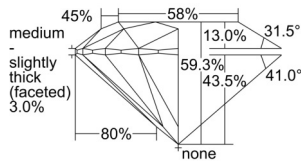

GIA®

FACSIMILE

GIA NATURAL DIAMOND DOSSIER®

September 16, 2024
GIA Report Number 7506422455
Shape and Cutting Style ..... Round Brilliant
Measurements ..... 5.81 - 5.83 x 3.45 mm

GRADING RESULTS

Carat Weight ..... 0.70 carat
Color Grade ..... G
Clarity Grade S11
Cut Grade ..... Excellent

ADDITIONAL GRADING INFORMATION

Polish ..... Excellent
Symmetry ..... Excellent
Fluorescence ..... None
Clarity Characteristics ..... Cloud
Inscription(s): GIA 7506422455

GIA REPORT 7506422455

Verify this report at GIA.edu

PROPORTIONS

Profile to actual proportions

GRADING SCALES

GIA COLOR SCALE	GIA CLARITY SCALE	GIA CUT SCALE	
D	FLAWLESS	EXCELLENT	
E	INTERNALLY FLAWLESS		
F		VVS₁	VERY GOOD
G	VVS₂		
H	VS₁	GOOD	
I	VS₂		
J	S1₁	FAIR	
K	S1₂		
L	I₁	POOR	
M	I₂		
N	I₃		
O			
P			
Q			
R			
S			
T			
U			
V			
W			
X			
Y			
Z