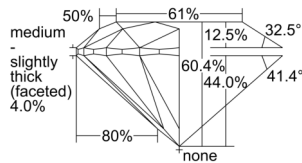

GIA®

FACSIMILE

GIA REPORT

7506422464

Verify this report at GIA.edu

GIA NATURAL DIAMOND DOSSIER®

September 16, 2024
GIA Report Number 7506422464
Shape and Cutting Style ..... Round Brilliant
Measurements ..... 4.03 - 4.05 x 2.44 mm

GRADING RESULTS

Carat Weight ..... 0.24 carat
Color Grade ..... G
Clarity Grade VS1
Cut Grade ..... Excellent

ADDITIONAL GRADING INFORMATION

Polish ..... Excellent
Symmetry ..... Excellent
Fluorescence ..... None
Clarity Characteristics ..... Cloud, Feather
Inscription(s): GIA 7506422464

PROPORTIONS

Profile to actual proportions

GRADING SCALES

GIA COLOR SCALE	GIA CLARITY SCALE	GIA CUT SCALE	
D	FLAWLESS	EXCELLENT	
E	INTERNALLY FLAWLESS		
F		VVS₁	VERY GOOD
G	VVS₂		
H	VS₁	GOOD	
I	VS₂		
J	SI₁	FAIR	
K	SI₂		
L	I₁	POOR	
M	I₂		
N	I₃		
O			
P			
Q			
R			
S			
T			
U			
V			
W			
X			
Y			
Z