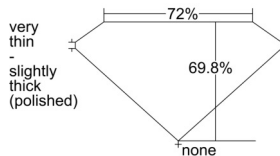

GIA®

FACSIMILE

GIA REPORT 7506427552

Verify this report at GIA.edu

GIA NATURAL DIAMOND DOSSIER®

September 17, 2024
GIA Report Number 7506427552
Shape and Cutting Style ..... Square Modified Brilliant
Measurements ..... 4.21 x 4.14 x 2.89 mm

GRADING RESULTS

Carat Weight ..... 0.40 carat
Color Grade ..... F
Clarity Grade VS1

ADDITIONAL GRADING INFORMATION

Polish ..... Very Good
Symmetry ..... Very Good
Fluorescence ..... None
Clarity Characteristics ..... Crystal, Needle, Pinpoint
Inscription(s): GIA 7506427552

PROPORTIONS

Profile not to actual proportions

GRADING SCALES

GIA COLOR SCALE		GIA CLARITY SCALE			
COLORLESS	D	VERY VERY SLIGHTLY INCLUDED	FLAWLESS		
	E		INTERNALLY FLAWLESS		
	F	VERY SLIGHTLY INCLUDED	VVS₁		
	G		VVS₂		
	H		VS₁		
	NEAR COLORLESS	I	SLIGHTLY INCLUDED	VS₂	
		J		SI₁	
		FAINT	K	INCLUDED	SI₂
			L		I₁
			M		I₂
VERT LIGHT	N	LIGHT	I₃		
	O				
	P				
	Q				
	R