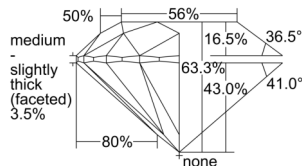

GIA®

FACSIMILE

GIA REPORT 7506427961

Verify this report at GIA.edu

GIA NATURAL DIAMOND DOSSIER®

September 16, 2024
GIA Report Number 7506427961
Shape and Cutting Style ..... Round Brilliant
Measurements ..... 5.04 - 5.08 x 3.20 mm

GRADING RESULTS

Carat Weight ..... 0.50 carat
Color Grade ..... J
Clarity Grade VS2
Cut Grade ..... Excellent

ADDITIONAL GRADING INFORMATION

Polish ..... Excellent
Symmetry ..... Excellent
Fluorescence ..... None
Clarity Characteristics ..... Crystal
Inscription(s): GIA 7506427961

PROPORTIONS

Profile to actual proportions

GRADING SCALES

GIA COLOR SCALE	GIA CLARITY SCALE	GIA CUT SCALE
D	FLAWLESS	EXCELLENT
E	FLAWLESS	
F	INTERNALLY FLAWLESS	VERY GOOD
G	FLAWLESS	
H	VVS₁	GOOD
I	VVS₂	
J	VS₁	FAIR
K	VS₂	
L	SI₁	POOR
M	SI₂	
N	I₁	
O	I₂	
P	I₃	
Q		
R		
S		
T		
U		
V		
W		
X		
Y		
Z