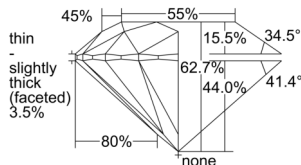

GIA®

FACSIMILE

GIA REPORT 7506431521

Verify this report at GIA.edu

GIA NATURAL DIAMOND DOSSIER®

September 18, 2024
GIA Report Number 7506431521
Shape and Cutting Style ..... Round Brilliant
Measurements ..... 4.27 - 4.30 x 2.69 mm

GRADING RESULTS

Carat Weight ..... 0.30 carat
Color Grade ..... D
Clarity Grade SI2
Cut Grade ..... Excellent

ADDITIONAL GRADING INFORMATION

Polish ..... Excellent
Symmetry ..... Excellent
Fluorescence ..... Faint
Clarity Characteristics ..... Crystal
Inscription(s): GIA 7506431521

PROPORTIONS

GRADING SCALES

GIA COLOR SCALE

COLORESS	D
	E
	F
	G
	H
	I
	J
NEAR COLORESS	K
	L
FAIN	M
	N
	O
	P
VERY LIGHT	Q
	R
	S
	T
	U
	V
	W
	X
	Y
LIGHT	Z

GIA CLARITY SCALE

FLAWLESS	VERY VERY SLIGHTLY INCLUDED	VVS₁	
			VVS₂
INTERNALLY FLAWLESS	VERY SLIGHTLY INCLUDED	VS₁	
		VS₂	
SLIGHTLY INCLUDED	SLIGHTLY INCLUDED	SI₁	
		SI₂	
INCLUDED	INCLUDED	I₁	
		I₂	
		I₃	

GIA CUT SCALE

EXCELLENT	VERY GOOD	GOOD	FAIR	POOR