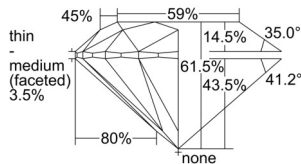

GIA®

FACSIMILE

GIA REPORT 7506431591

Verify this report at GIA.edu

GIA NATURAL DIAMOND DOSSIER®

September 19, 2024
GIA Report Number 7506431591
Shape and Cutting Style ..... Round Brilliant
Measurements ..... 4.28 - 4.31 x 2.65 mm

GRADING RESULTS

Carat Weight ..... 0.30 carat
Color Grade ..... E
Clarity Grade VS2
Cut Grade ..... Excellent

ADDITIONAL GRADING INFORMATION

Polish ..... Excellent
Symmetry ..... Excellent
Fluorescence ..... Faint
Clarity Characteristics ..... Needle
Inscription(s): GIA 7506431591

PROPORTIONS

Profile to actual proportions