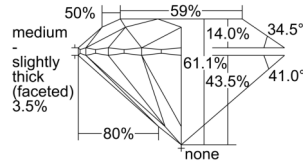

GIA®

FACSIMILE

GIA NATURAL DIAMOND DOSSIER®

September 18, 2024
GIA Report Number 7506434259
Shape and Cutting Style ..... Round Brilliant
Measurements ..... 5.42 - 5.45 x 3.32 mm

GRADING RESULTS

Carat Weight ..... 0.60 carat
Color Grade ..... D
Clarity Grade VVS1
Cut Grade ..... Excellent

ADDITIONAL GRADING INFORMATION

Polish ..... Excellent
Symmetry ..... Excellent
Fluorescence ..... None
Clarity Characteristics ..... Pinpoint
Inscription(s): GIA 7506434259

GIA REPORT 7506434259

Verify this report at GIA.edu

PROPORTIONS

Profile to actual proportions

GRADING SCALES

GIA COLOR SCALE	GIA CLARITY SCALE	GIA CUT SCALE	
D	FLAWLESS	EXCELLENT	
E	INTERNALLY FLAWLESS		
F		VVS₁	VERY GOOD
G	VVS₂		
H	VS₁	GOOD	
I	VS₂		
J	SI₁	FAIR	
K	SI₂		
L	I₁	POOR	
M			
N			
O	I₂		
P			
Q	I₃		
R			
S			
T			
U			
V			
W			
X			
Y			
Z