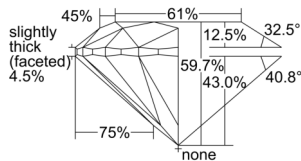

GIA®

FACSIMILE

GIA NATURAL DIAMOND DOSSIER®

September 18, 2024
GIA Report Number 7506434492
Shape and Cutting Style ..... Round Brilliant
Measurements ..... 4.31 - 4.34 x 2.58 mm

GRADING RESULTS

Carat Weight ..... 0.30 carat
Color Grade ..... F
Clarity Grade S11
Cut Grade ..... Excellent

ADDITIONAL GRADING INFORMATION

Polish ..... Excellent
Symmetry ..... Excellent
Fluorescence ..... None
Clarity Characteristics ..... Crystal, Cloud, Feather
Inscription(s): GIA 7506434492

GIA REPORT 7506434492

Verify this report at GIA.edu

PROPORTIONS

Profile to actual proportions