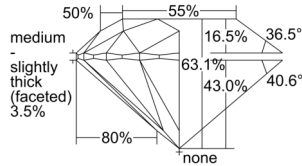

GIA®

FACSIMILE

GIA REPORT 7506437389

Verify this report at GIA.edu

GIA NATURAL DIAMOND DOSSIER®

September 18, 2024
GIA Report Number 7506437389
Shape and Cutting Style ..... Round Brilliant
Measurements ..... 5.66 - 5.71 x 3.58 mm

GRADING RESULTS

Carat Weight ..... 0.71 carat
Color Grade ..... H
Clarity Grade VVS2
Cut Grade ..... Excellent

ADDITIONAL GRADING INFORMATION

Polish ..... Excellent
Symmetry ..... Excellent
Fluorescence ..... Faint
Clarity Characteristics ..... Cloud, Pinpoint
Inscription(s): GIA 7506437389

PROPORTIONS

Profile to actual proportions