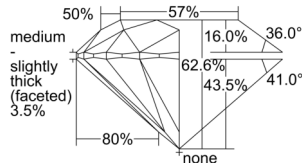

GIA®

FACSIMILE

GIA REPORT 7506437787

Verify this report at GIA.edu

GIA NATURAL DIAMOND DOSSIER®

September 18, 2024
GIA Report Number 7506437787
Shape and Cutting Style ..... Round Brilliant
Measurements ..... 4.72 - 4.74 x 2.96 mm

GRADING RESULTS

Carat Weight ..... 0.40 carat
Color Grade ..... D
Clarity Grade VS2
Cut Grade ..... Excellent

ADDITIONAL GRADING INFORMATION

Polish ..... Excellent
Symmetry ..... Excellent
Fluorescence ..... None
Clarity Characteristics ..... Cloud
Inscription(s): GIA 7506437787

PROPORTIONS

Profile to actual proportions

GRADING SCALES

GIA COLOR SCALE	GIA CLARITY SCALE	GIA CUT SCALE	
D	FLAWLESS	EXCELLENT	
E	INTERNALLY FLAWLESS		
F		VVS₁	VERY GOOD
G	VVS₂		
H	VS₁	GOOD	
I	VS₂		
J	SI₁	FAIR	
K	SI₂		
L	I₁	POOR	
M	I₂		
N	I₃		
O			
P			
Q			
R			
S			
T			
U			
V			
W			
X			
Y			
Z