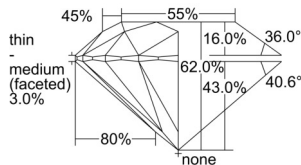

GIA®

FACSIMILE

GIA REPORT 7506437841

Verify this report at GIA.edu

GIA NATURAL DIAMOND DOSSIER®

September 19, 2024
GIA Report Number 7506437841
Shape and Cutting Style ..... Round Brilliant
Measurements ..... 4.47 - 4.49 x 2.78 mm

GRADING RESULTS

Carat Weight ..... 0.34 carat
Color Grade ..... D
Clarity Grade SI2
Cut Grade ..... Excellent

ADDITIONAL GRADING INFORMATION

Polish ..... Excellent
Symmetry ..... Excellent
Fluorescence ..... Medium Blue
Clarity Characteristics ..... Cloud
Inscription(s): GIA 7506437841

PROPORTIONS

Profile to actual proportions

GRADING SCALES

GIA COLOR SCALE	GIA CLARITY SCALE	GIA CUT SCALE
COLOURLESS	FLAWLESS	EXCELLENT
D	INTERNALLY FLAWLESS	
E	VVS₁	VERY GOOD
F		
G	VVS₂	
H	VS₁	GOOD
I		
J	VS₂	
K	SI₁	FAIR
L		
M	SI₂	
N	I₁	POOR
O		
P	I₂	
Q	I₃	
R		
S		
T		
U		
V		
W		
X		
Y		
Z