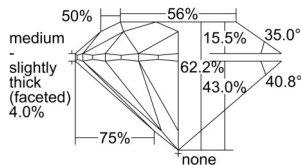

GIA®

FACSIMILE

GIA REPORT 7506438230

Verify this report at GIA.edu

GIA NATURAL DIAMOND DOSSIER®

September 18, 2024
GIA Report Number 7506438230
Shape and Cutting Style ..... Round Brilliant
Measurements ..... 4.71 - 4.73 x 2.94 mm

GRADING RESULTS

Carat Weight ..... 0.40 carat
Color Grade ..... G
Clarity Grade S11
Cut Grade ..... Excellent

ADDITIONAL GRADING INFORMATION

Polish ..... Excellent
Symmetry ..... Excellent
Fluorescence ..... None
Clarity Characteristics ..... Crystal, Cloud, Feather
Inscription(s): GIA 7506438230

PROPORTIONS

Profile to actual proportions

GRADING SCALES

GIA COLOR SCALE	GIA CLARITY SCALE	GIA CUT SCALE	
D	FLAWLESS	EXCELLENT	
E	INTERNALLY FLAWLESS		
F		VVS₁	VERY GOOD
G	VVS₂		
H	VS₁	GOOD	
I	VS₂		
J	S1₁	FAIR	
K	S1₂		
L	I₁	POOR	
M	I₂		
N	I₃		
O			
P			
Q			
R			
S			
T			
U			
V			
W			
X			
Y			
Z