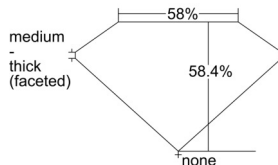

GIA®

FACSIMILE

GIA REPORT

7506438424

Verify this report at GIA.edu

GIA NATURAL DIAMOND DOSSIER®

September 17, 2024
GIA Report Number 7506438424
Shape and Cutting Style ..... Heart Brilliant
Measurements ..... 5.93 x 6.75 x 3.94 mm

GRADING RESULTS

Carat Weight ..... 0.91 carat
Color Grade ..... E
Clarity Grade SI1

ADDITIONAL GRADING INFORMATION

Polish ..... Excellent
Symmetry ..... Excellent
Fluorescence ..... None
Clarity Characteristics ..... Crystal, Cloud, Feather
Inscription(s): GIA 7506438424

PROPORTIONS

Profile not to actual proportions

GRADING SCALES

GIA COLOR SCALE		GIA CLARITY SCALE			
COLORLESS	D	VERY VERY SLIGHTLY INCLUDED	FLAWLESS		
	E		INTERNALLY FLAWLESS		
	F	VERY SLIGHTLY INCLUDED	VVS₁		
	G		VVS₂		
	H		VS₁		
	NEAR COLORLESS	I	SLIGHTLY INCLUDED	VS₂	
		J		SI₁	
		FAINT	K	INCLUDED	SI₂
			L		I₁
			M		I₂
VERTICALLY LIGHT	N	INCLUDED	I₃		
	O				
	P				
	Q				
	R				
LIGHT	S				
	T				
	U				
	V				
	W				
X					
Y					
Z