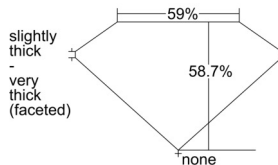

GIA®

FACSIMILE

GIA REPORT 7506442354

Verify this report at GIA.edu

GIA NATURAL DIAMOND DOSSIER®

September 18, 2024
GIA Report Number 7506442354
Shape and Cutting Style ..... Heart Brilliant
Measurements ..... 4.57 x 5.16 x 3.03 mm

GRADING RESULTS

Carat Weight ..... 0.42 carat
Color Grade ..... E
Clarity Grade VS1

ADDITIONAL GRADING INFORMATION

Polish ..... Excellent
Symmetry ..... Excellent
Fluorescence ..... None
Clarity Characteristics ..... Crystal
Inscription(s): GIA 7506442354

PROPORTIONS

Profile not to actual proportions

GRADING SCALES

GIA COLOR SCALE		GIA CLARITY SCALE		
COLORLESS	D	VERY VERY SLIGHTLY INCLUDED	FLAWLESS	
	E		INTERNALLY FLAWLESS	
	F		VS₁	
	G		VS₂	
	NEAR COLORLESS	H	VERY SLIGHTLY INCLUDED	VS₁
		I		VS₂
		J		SI₁
		K		SI₂
	FAINT	L	SLIGHTLY INCLUDED	I₁
		M		I₂
N		I₃		
O				
VERT LIGHT	P	INCLUDED		
	Q			
	R			
	S			
	T			
	U			
	V			
	W			
LIGHT	X			
	Z